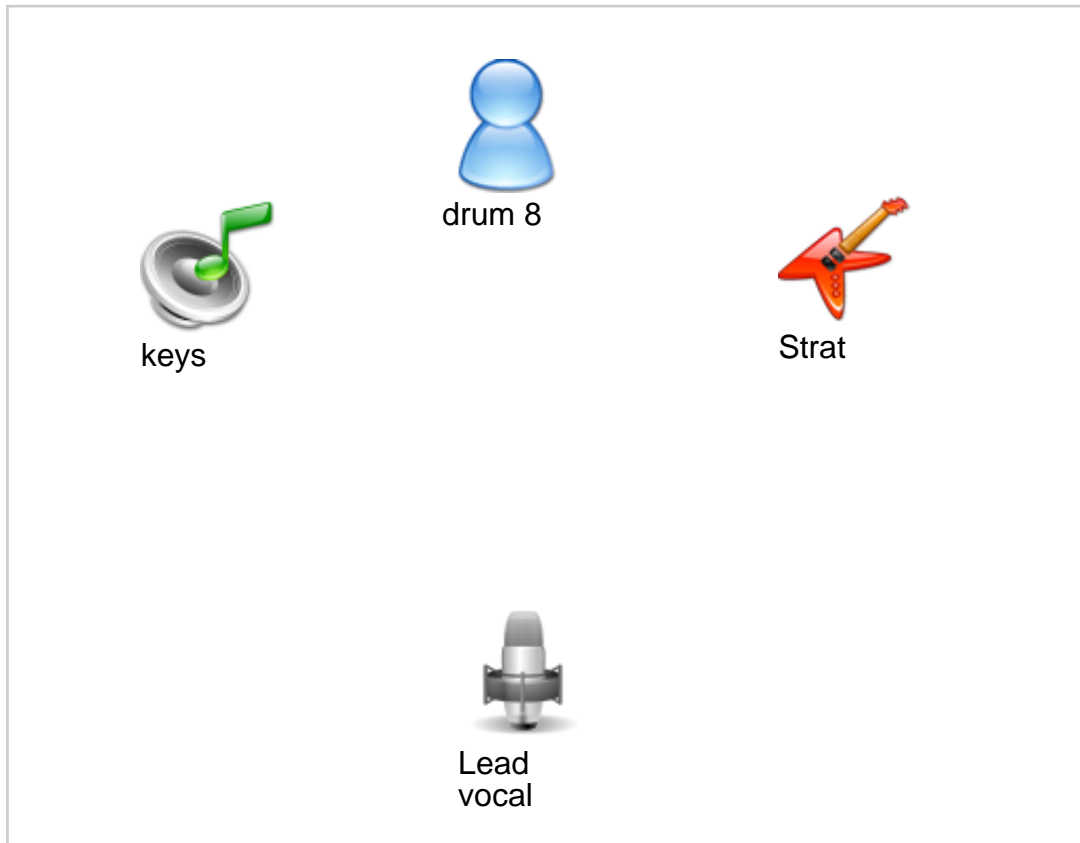

First Gig !

Web :
 Nom du Contact :
 Email du Contact :
 Tel du Contact :
 Ville :
 Etat :
 Notes :

Membres :
 gege(Gaucher),lulu,Jean Guy.

config	details	member
drum 8		gege
keys		lulu
Strat		Jean Guy
Lead vocal		

First Gig !

Entrees

Nbr e	Nom	Type	Inserts facade	Inserts retours	Details
1	KK	b52	comp/gate	comp/gate	
2	SN	sm57	comp/gate	comp/gate	
3	T1	sm98			
4	T2	sm98			
5	TF	sm98			
6	OHL	sm81			
7	OHR	sm81			
8	Key L	XLR +4			
9	Key R	XLR +4			
10	click	XLR +4			
11	GTR	sm57			
12	Lead vocal	b87			harmonica sometimes

Sorties

Nbr e	Nom	Type	Details
1	drums click	in ear	sent from the keys
2	drums floor mon	speaker	only kick and bass
3	keys	in ear	keys, singer, drums
4	lead	in ear	lead, keys, drums